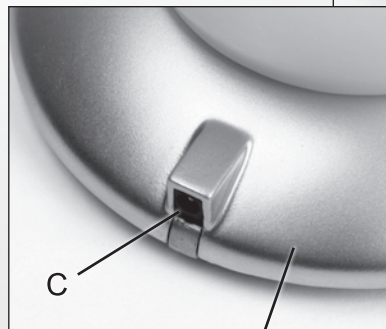

TykeLight® RoomMate™ Multi-Color Night Lamp

Operating Instructions

Set-up

Insert **Pin Plug (A)** of **AC Adapter (B)** into **Connection Port (C)** on back side of the lamp **Base (D)** and then insert **Adapter Plug (E)** into a regular household power outlet.

Place the RoomMate™ **Lamp (F)** onto a clean, dry, level surface such as the top of a desk, table, nightstand, shelf, or dresser.

DO NOT PLACE THE LAMP OR THE AC ADAPTER CORD ONTO ANY BEDDING, PILLOWS, OR CHAIRS; IT IS **NOT A TOY**.

AS WITH ALL ELECTRICAL PRODUCTS USE OF THE ROOMMATE™ REQUIRES ADULT SUPERVISION.

Switching Sequence

Turn it ON

Press and release the **On/Off Button (G)** on the lamp **Base (D)**. It will instantly illuminate, initially set to **GREEN**.

Change Colors

When the lamp is green, press the **Color Mode Button (H)** and it will change to **BLUE**.

Press the **Color Mode (H)** again and it will change to **RED**.

Press the **Color Mode (H)** once more and the illumination will change to rainbow cycling **MULTI-COLOR**.

Continuing to press and release the **Color Mode (H)** will sequence through the single and rainbow color modes in the same order as described above.

Turn it OFF

When the RoomMate™ is on, in any color mode, you may press and release the **On/Off Button (G)** again and it will instantly switch to **OFF**.

Fade to OFF with 15-minute timer

The RoomMate™ can be set to automatically dim to OFF after 15 minutes, which can help children fall asleep or be used to time reading or other bedtime activities. When the lamp is on, and in any color mode, simply **press** and **hold down** the **On/Off Button (G)** until the **Timer-On Indicator (I)** lights up red. This way, instead of turning the lamp off at that moment, you will know in 15 minutes the RoomMate™ will gently fade to **OFF**.